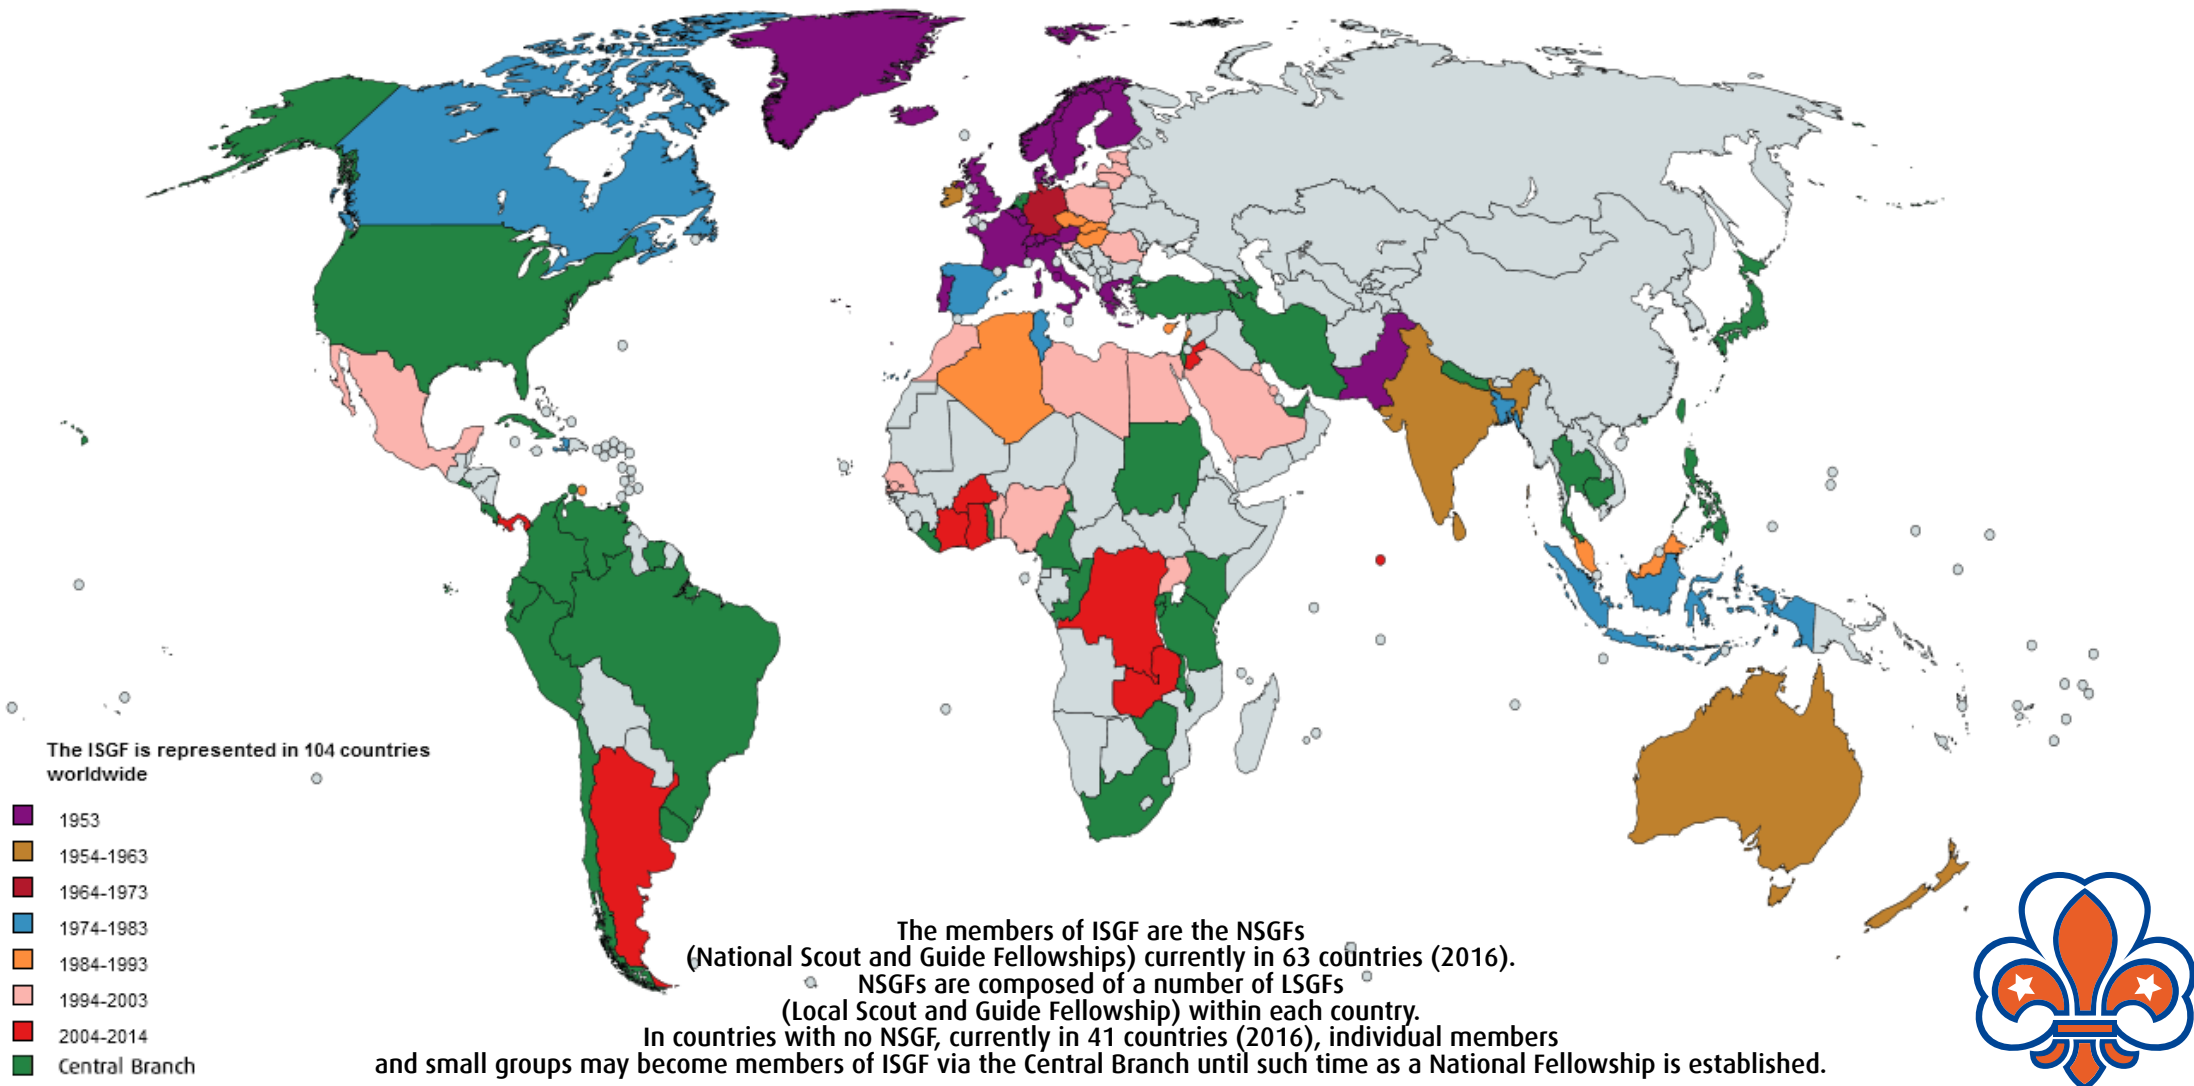

104 COUNTRIES MEMBER OF ISGF AND MORE THAN 55.000 MEMBERS